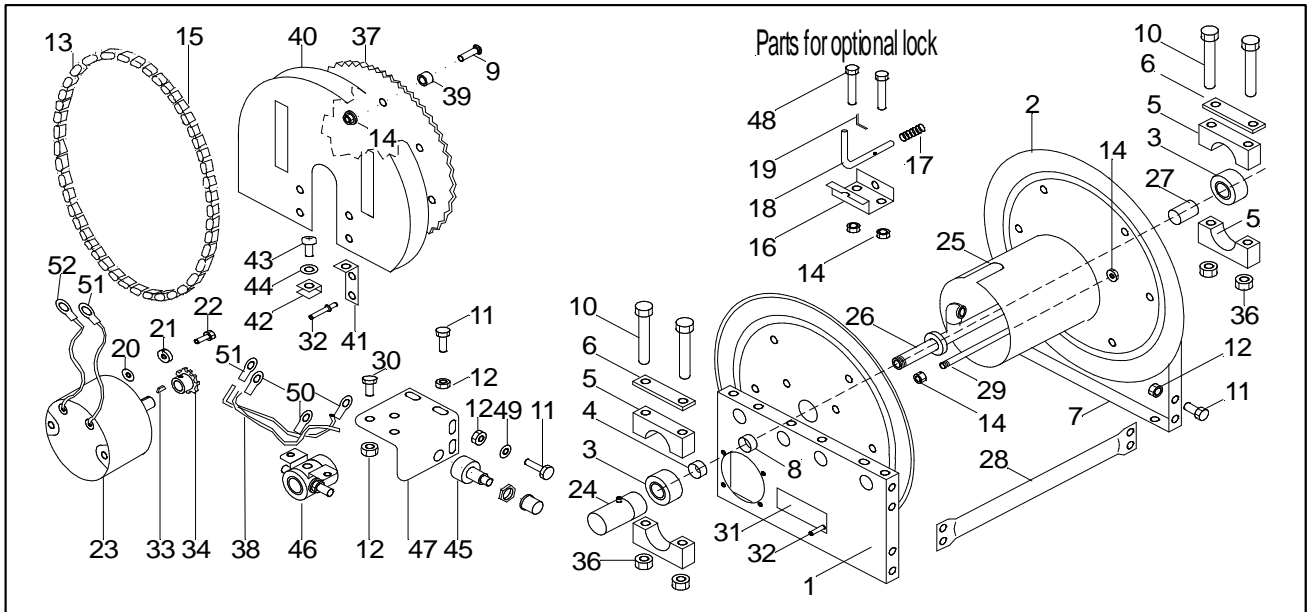

Titan Products Series 4300E Aluminum Frame Electric Hose Reel Parts List

Ref	Part Num	Description	Qty
1	4304	Panel, end, left, motor, alum	1
2	7004	Disk, aluminum	2
3	7035	Bearing, 7/8 dia, ball	2
4	7033	Sleeve, SS, for bearing	2
5	7034	Bearing holder, molded resin	4
6	7022	Plate, bearing holder, SS	2
7	4305	Panel, end, right, electric, alum	1
8	7005	Spacer, SS, 9/16 long	1
9	7064	Bolt, carriage, 3/8 -16 x 1-1/4	6
10	7029	Bolt, hex hd, 3/8-16 x 3.5", SS	4
11	7018	Bolt, hex hd, 1/4-20 x 3/4, SS	16
12	7010	Nut, 1/4-20, SS	3
13	7072	Link, master, for chain	1
14	7014	Nut, flange, 3/8 -16, SS	8
15	7060	Chain, sold by the length	1
16	7032	Bracket, lock, SS, optional	1
17	7041	Spring, lock, SS, optional	1
18	7043	Pin, lock, SS, optional	1
19	7048	Cotter pin, SS, optional	1
20	7080	Washer, flat, 5/16	4
21	7079	Washer, lock, 5/16	4
22	7063	Bolt, hex, 5/16 -18 x 5/8	4
23	7065	Motor, 12 v DC, 1/3 hp	1
24	8620A	Swivel, 1/2" npt w/ grease fitting	1
25	7092-0006	Spool, PVC, model 4306E	1
	7092-0012	Spool, PVC, model 4312E	
	7092-0018	Spool, PVC, model 4318E	
	7092-0022	Spool, PVC, model 4322E	
	7092-0028	Spool, PVC, model 4328E	
26	4510-0006	Manifold, iron, model 4306E	1
	4510-0012	Manifold, iron, model 4312E	
	4510-0018	Manifold, iron, model 4318E	
	4510-0022	Manifold, iron, model 4322E	
	4510-0028	Manifold, iron, model 4328E	
27	7096	Spacer, SS, 1-5/16 long	1